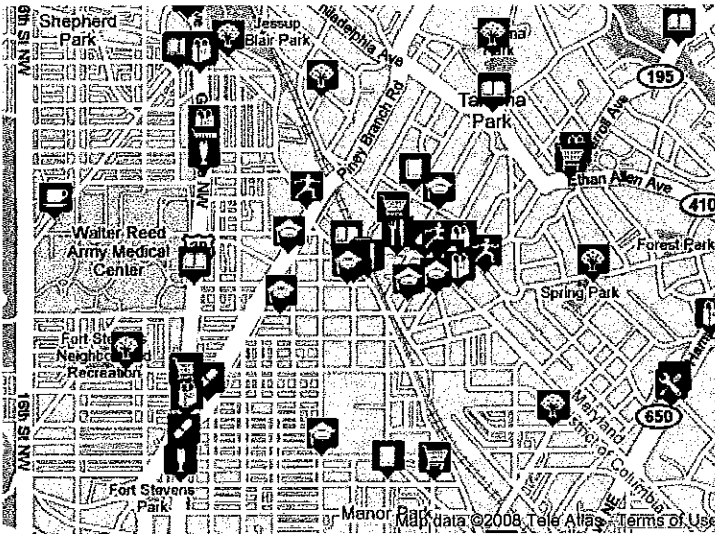

Address: 6925 blair road, washington dc 20012

Go United States

Walk Score: 78 out of 100 — Very Walkable

Celebrity Locations

Check the walkability of these famous locations:

Choose a location

[Expand all](#)

10 Rules of Flat Stomach

Remove 9 lbs of Stomach Fat every 11 Days by Keeping these 10 Rules.

Best Places to Retire

Discover new and better places to retire. Watch video now.

- Grocery Stores**
- 7-Eleven Food Store 0.15 Mi
- Restaurants**
- Grand China Restaur 0.03 Mi
- Coffee Shops**
- Savory Takoma Metro 0.11 Mi
- Bars**
- Takoma Station Tave 0.04 Mi
- Movie Theaters**
- Majestic Theatre 1.61 Mi
- Schools**
- Aikido Schools of U 0.06 Mi
- Parks**
- Jequie Park 0.53 Mi
- Libraries**
- Takoma Park Library 0.06 Mi
- Bookstores**
- I M Press Books 0.28 Mi
- Fitness**
- Willow Street Yoga 0.22 Mi
- Drug Stores**
- CVS/pharmacy 0.19 Mi
- Hardware Stores**
- Gallihier & Huguely 0.98 Mi
- Clothing & Music**
- Rerun 0.29 Mi

It's Not Just a Mild Workout

Alan Durning explains the unexpected: [walkable places are the solution](#) to some of our greatest challenges.

AMERICA'S MOST walkable neighborhoods

Walk Score [ranks 2,508 neighborhoods](#) in the largest 40 U.S. cities to help you find a walkable place to live.